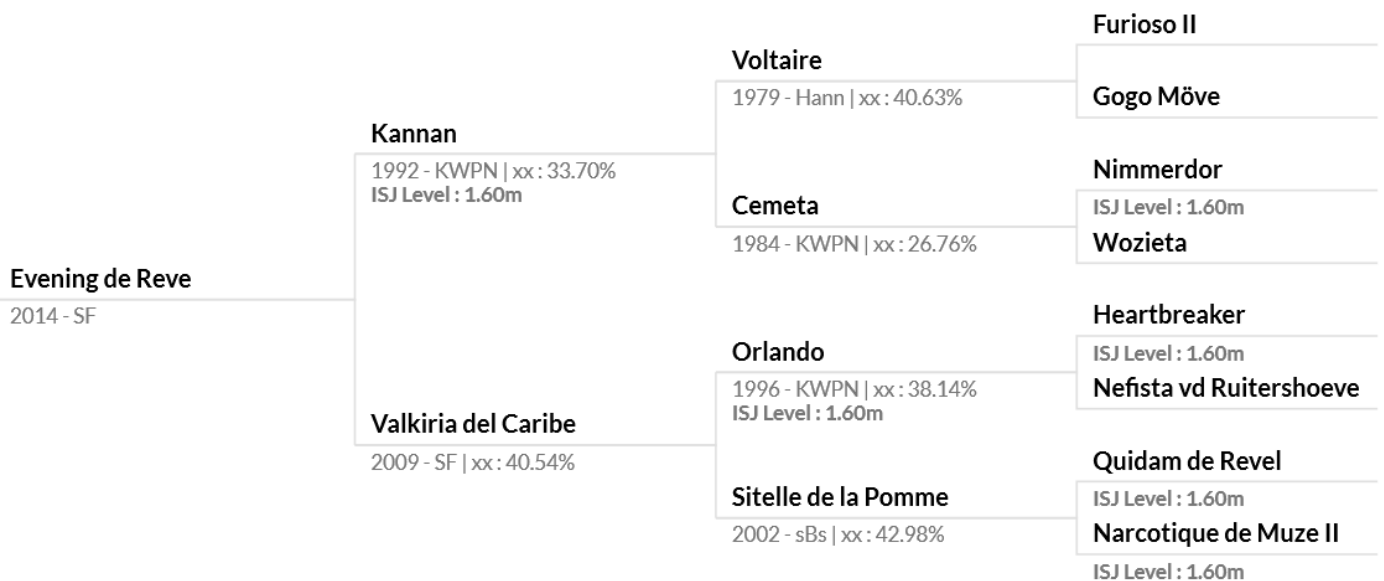

# EVENING DE REVE SF

STALLION SF APPROVED BRED BY HENRY  
LEPLAY  
2014  
165 CM  
CHESTNUT

**Click NOW**  
For More Info!

## SIRE :

**1992 KANNAN** (KWPN, bay stallion by Voltaire) Approved for: KWPN, SF, BWP , SWB, sBs, SI, AES Level 1.60m with Michel Hecart (FRA) and Guido Bruyninx (BEL)

1st CSIO\*\*\*\* 2000 - Nations Cup 2000 Lisbon (POR) (1.60m); 4th CSI4\* 2004 La Coruña (ESP) (1.60m); 7th CSI-W 2004 - World Cup 2004 Verona (ITA) (1.60m); 10th CSIO5\* 2003 - Grand Prix 2003 Dublin (IRL) (1.60m); 1st CSI3\* 2003 - Grand Prix 2003 Deauville (FRA) (1.50m); 2nd CSI3\* 2004 - Grand Prix 2004 La Courneuve (FRA) (1.50m); 2nd CSI2\* 2005 - Grand Prix 2005 Deauville (FRA) (1.45m); 1st CSIO\*\*\*\* 2001 Nations Cup 2001 La Baule (FRA);