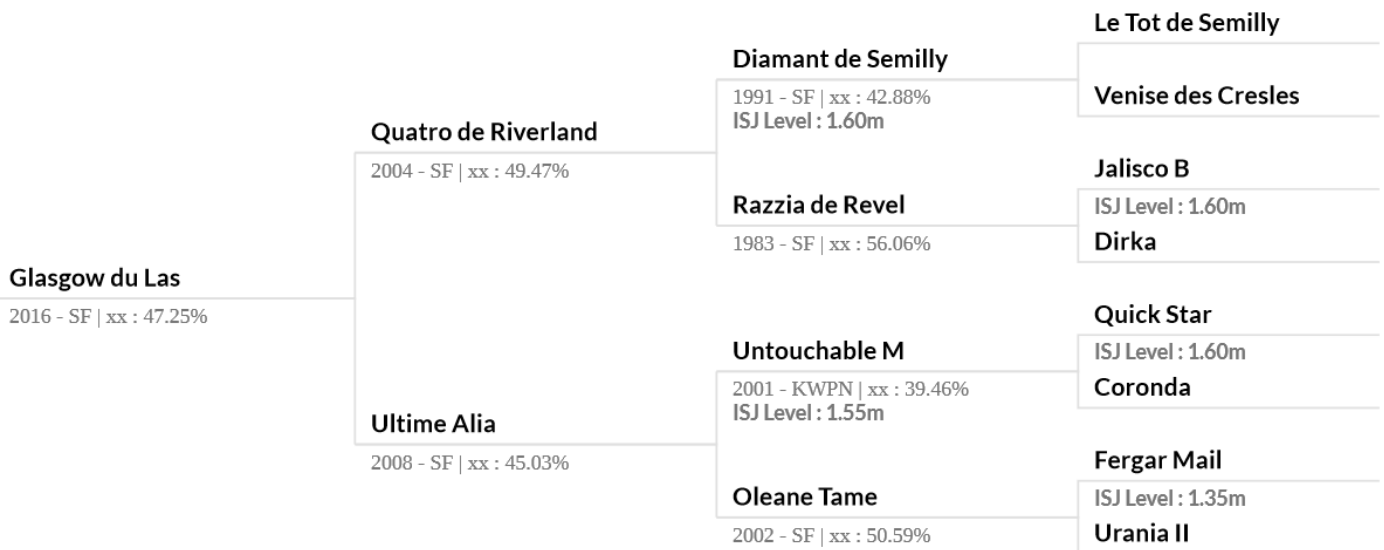

GLASGOW DU LAS SF

GELDING BRED BY PHILIPPE PERTUS
2016
160 CM
BAY

Click NOW
For More Info!

SIRE :

2004 **Quatro de Riverland** (SF, black brown stallion by Diamant de Semilly) Approved for: SF, AES

SCEA LAS JUMP
ALLEE DES PALANQUES - 33127 SAINT JEAN D'ILLAC - FRANCE
Internet : <https://www.lasjump.com>
@ : contact@lasjump.com
Tel : +33 6 11 22 11 34

GLASGOW DU LAS

Main performances

2018

1st 6YO HORSE SELLE FRANCAIS - CANDY DE COQUERIE SF
MARE 6 YO Dark Bay By QUATRO DE RIVERLAND
SFSECTION A x HANDY LA GRAVELLE SF SECTION A
By NARCOS II SF SECTION A BREEDER(s): RAPHAEL DULIN
(50 MANCHE-FRANCE) / ANNICK DULIN-LEGOUPIL
(50 MANCHE-FRANCE)